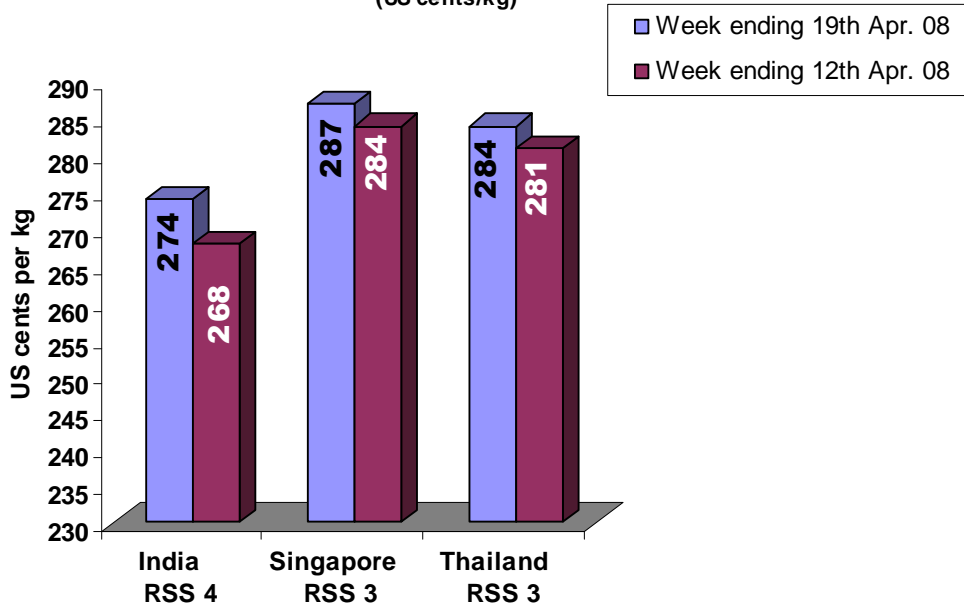

Note : North : Kedah, Pulau Pinang and Perak
 Central : Negeri Sembilan
 South : Melaka and Johor

Source: Website of Malaysian Rubber Board

3. Singapore (Noon Prices)

2008 April	Singapore			
	RSS 1 ¹		RSS 3 ²	
	S cents/kg	US cents/kg	S cents/kg	US cents/kg
14	382.50	281.66	384.00	282.77
15	384.75	283.24	385.75	283.97
16	387.50	286.78	387.75	286.97
17	392.00	289.81	393.75	291.11
18	390.25	287.08	393.25	289.28

Source: Rubber Research Institute of Thailand

Figure 1: Weekly Average Prices of RSS
(US cents/kg)

Figure 2: Weekly Average Prices of TSR
(US cents/kg)